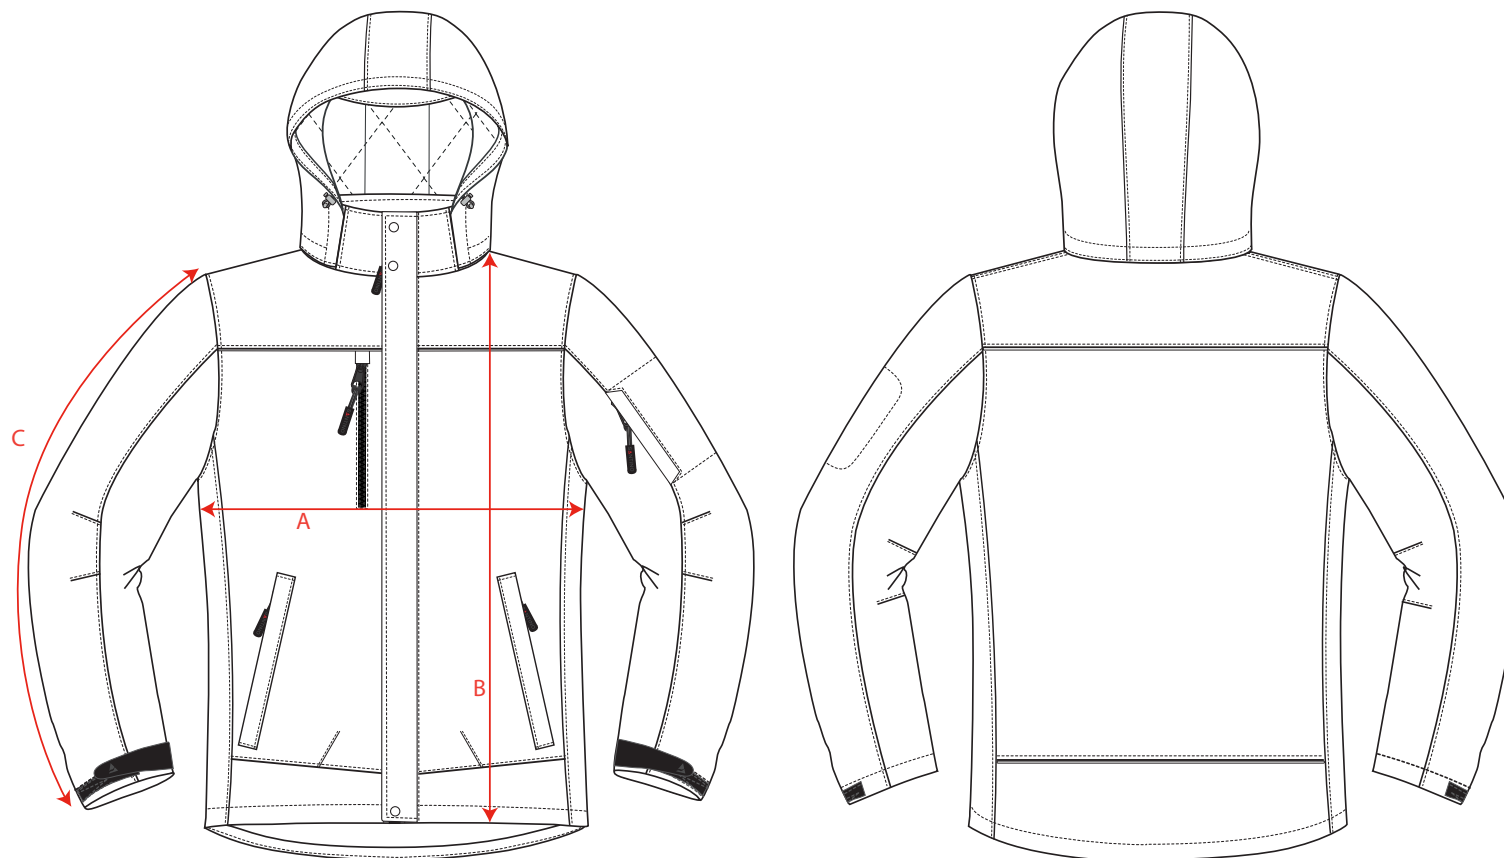

SOFTSHELL JACKET STOCKHOLM

Sizes	S	M	L	XL	XXL	3XL
A Chest	55	58	61	64	67	70
B Length	72	74	76	78	80	82
C Sleeve Length	69	70	71	72	73	74

*The tolerance on the length and width is 2cm